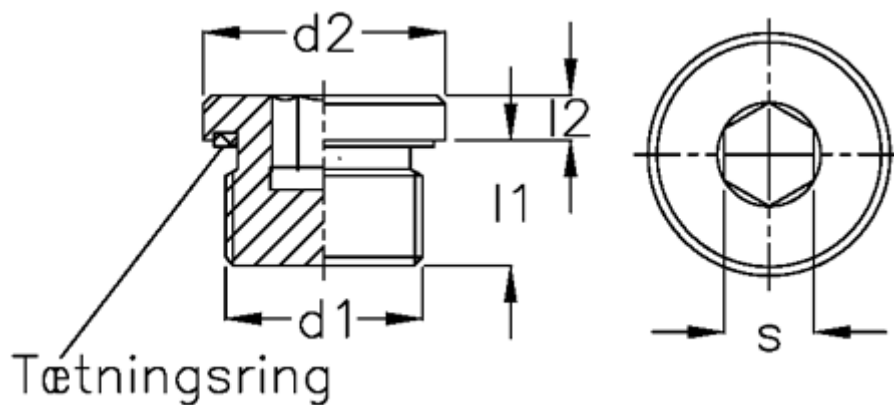

Data Sheet

Article number: 20250526

Description: E+G

Threaded plug GN 749-G1/2-A

Measures

Clamp	= 60
d1	= G1/2
d2	= 27
l1	= 14
l2	= 5.0
Pressure	= 400
s	= 10